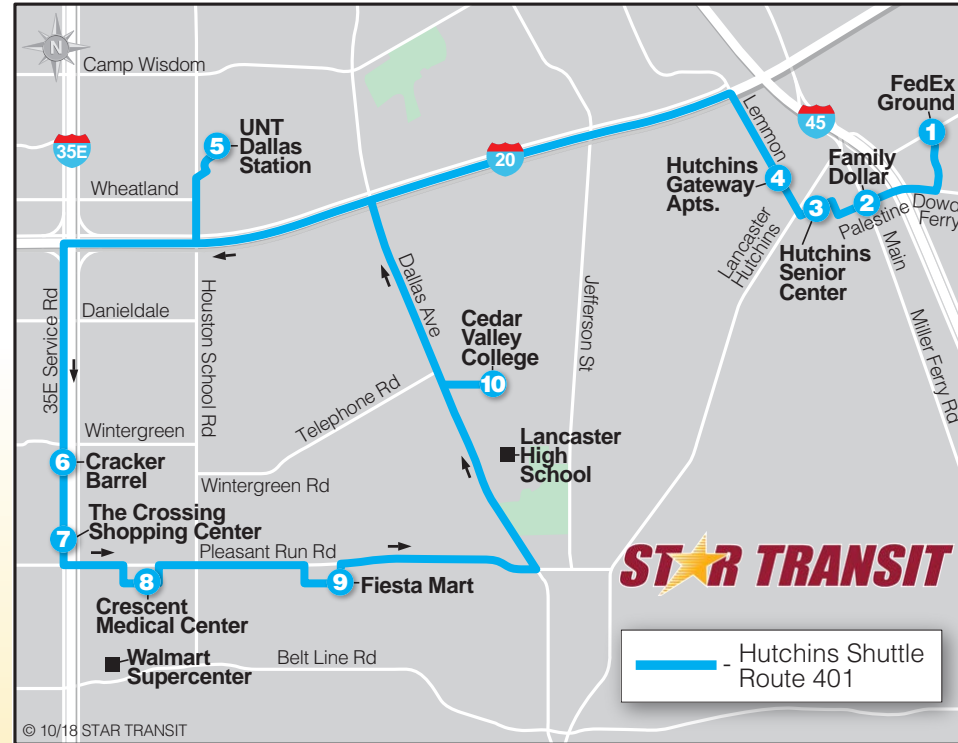

operated by

STAR TRANSIT

www.STARtransit.org

(877) 631-5278

se habla Español

HUTCHINS SHUTTLE ROUTE 401

Monday – Friday

Depart FedEx Home Delivery	Depart Family Dollar	Depart Hutchins Senior Center	Depart Gateway Apartments	Depart DART - UNT Dallas Station	Depart Cracker Barrel	Depart The Crossing Shopping Center	Depart Crescent Medical Center	Depart Fiesta Mart	Depart Cedar Valley College	Depart DART - UNT Dallas Station	Depart Gateway Apartments	Depart Hutchins Senior Center	Depart Family Dollar	Arrive FedEx Home Delivery
1	2	3	4	5	6	7	8	9	10	5	4	3	2	1
5:30	5:33	5:36	5:38	5:55	6:05	6:08	6:13	6:18	6:28	6:38	6:52	6:54	6:56	6:59
7:00	7:03	7:06	7:08	7:25	7:35	7:38	7:43	7:48	7:58	8:08	8:22	8:24	8:26	8:29
9:00	9:03	9:06	9:08	9:25	9:35	9:38	9:43	9:48	9:58	10:08	10:22	10:24	10:26	10:29
10:30	10:33	10:36	10:38	10:55	11:05	11:08	11:13	11:18	11:28	11:38	11:52	11:54	11:56	11:59
4:00	4:03	4:06	4:08	4:25	4:35	4:38	4:43	4:48	4:58	5:08	5:22	5:24	5:26	5:29
5:45	5:48	5:51	5:53	6:10	6:20	6:23	6:28	6:33	6:43	6:53	7:07	7:09	7:11	7:14
7:30	7:33	7:36	7:38	7:55	8:05	8:08	8:13	8:18	8:28	8:38	8:52	8:54	8:56	8:59
9:15	9:18	9:21	9:23	9:40	9:50	9:53	9:58	10:03	10:13	10:23	10:37	10:39	10:41	10:44
11:00	11:03	11:06	11:08	11:25	11:35	11:38	11:43	11:48	11:58	12:08	12:22	12:24	12:26	12:29

Sunday

12:00	12:03	12:06	12:08	12:25	12:35	12:38	12:43	12:48	12:58	1:08	1:22	1:24	1:26	1:29
6:00	6:03	6:06	6:08	6:25	6:35	6:38	6:43	6:48	6:58	7:08	7:22	7:24	7:26	7:29
7:30	7:33	7:36	7:38	7:55	8:05	8:08	8:13	8:18	8:28	8:38	8:52	8:54	8:56	8:59
11:00	11:03	11:06	11:08	11:25	11:35	11:38	11:43	11:48	11:58	12:08	12:22	12:24	12:26	12:29
1:15	1:18	1:21	1:23	1:40	1:50	1:53	1:58	2:03	2:13	2:23	2:37	2:39	2:41	2:44